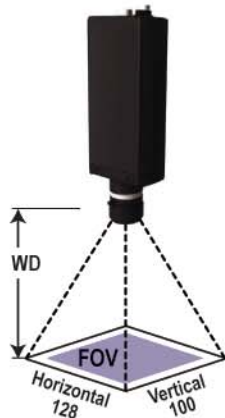

Example:

Horizontal FOV = .5 in
Working Dist. = 13 in

Best Lens:

50 mm plus
5 mm Extension Tube

Directions:

1. Determine Field-of-View (FOV) in inches.
2. Determine working distance in inches.
3. Locate FOV in the first column of the table at right.
4. Scan across the row to the working distance closest to desired application.
5. Use the lens size and extension tube indicated for that row.

Definitions:

Field-of-View (FOV):

The area of the inspection to be captured by the sensor.

Working Distance (WD): The distance between the front of the sensor and the target object.

Extension Tubes:

Spacers between the lens and the sensor that allow the lens to focus at closer working distances.

Horizontal x Vertical FOV (in)	Working Distance in Inches (+ Extension Tube in Millimeters)							
	Lens Choices							
	4mm	6.5mm	8mm	12mm	16mm	25mm	50mm	75mm
0.10 X 0.08								
0.20 X 0.16							8.6 20*	12.3 30*
0.30 X 0.23							10.3 10*	14.8 20*
0.40 X 0.31						5.1 5*	12.1 5*	17.2 10*
0.50 X 0.39						6.0 4*	13.9 5*	19.6 5*
1.0 X 0.78				5.3 2.0*	7.1 2.0*	10.9 2*	22.8	31.8
1.5 X 1.2			5.4 0.5*	7.7 0.5*	10.4 0.5*	15.8 2*	31.7	44.0
2.0 X 1.6			7.0	10.0 0.5*	13.6 0.5*	20.7	40.6	56.2
2.5 X 2.0			8.6	12.3	16.8 0.5*	25.6	49.5	68.4
3.0 X 2.3	5.2		10.2	14.7	20.1	30.5	58.4	80.6
3.5 X 2.7	5.9		11.8	17.0	23.3	35.3	67.3	92.8
4.0 X 3.1	6.7		13.3	19.3	26.6	40.2	76.2	105.0
4.5 X 3.5	7.5	12.4	14.9	21.7	29.8	45.1	85.1	117.2
5.0 X 3.9	8.3	13.7	16.5	24.0	33.0	50.0	94.0	129.4
5.5 X 4.3	9.1	15.0	18.1	26.3	36.3	54.9	102.9	141.6
6.0 X 4.7	9.9	16.3	19.7	28.7	39.5	59.8	111.8	153.8
6.5 X 5.1	10.7	17.5	21.3	31.0	42.8	64.7	120.7	166.0
7.0 X 5.5	11.5	18.8	22.9	33.3	46.0	69.5	129.6	178.2
7.5 X 5.9	12.3	20.1	24.5	35.7	49.2	74.4	138.5	190.4
8.0 X 6.2	13.1	21.4	26.1	38.0	52.5	79.3	147.4	202.6
8.5 X 6.6	13.8	22.7	27.7	40.3	55.7	84.2	156.3	214.8
9.0 X 7.0	14.6	23.9	29.2	42.7	59.0	89.1	165.2	227.0
9.5 X 7.4	15.4	25.2	30.8	45.0	62.2	94.0	174.1	239.2
10.0 X 7.8	16.2	26.5	32.4	47.3	65.4	98.9	183.0	251.4
10.5 X 8.2	17.0	27.8	34.0	49.7	68.7	103.7	191.9	263.6
11.0 X 8.6	17.8	29.1	35.6	52.0	71.9	108.6	200.8	275.8
11.5 X 9.0	18.6	30.3	37.2	54.4	75.2	113.5	209.7	288.0
12.0 X 9.4	19.4	31.6	38.8	56.7	78.4	118.4	218.6	300.2
12.5 X 9.8	20.2	32.9	40.4	59.0	81.6	123.3	227.5	312.4
13.0 X 10.1	21.0	34.2	42.0	61.4	84.9	128.2	236.4	324.6
13.5 X 10.5	21.7	35.5	43.6	63.7	88.1	133.0	245.3	336.8
14.0 X 10.9	22.5	36.7	45.1	66.0	91.4	137.9	254.2	349.0
14.5 X 11.3	23.3	38.0	46.7	68.4	94.6	142.8	263.1	361.2
15.0 X 11.7	24.1	39.3	48.3	70.7	97.8	147.7	272.0	373.4
15.5 X 12.1	24.9	40.6	49.9	73.0	101.1	152.6	280.9	385.6
16.0 X 12.5	25.7	41.9	51.5	75.4	104.3	157.5	289.8	397.8
16.5 X 12.9	26.5	43.1	53.1	77.7	107.6	162.4	298.7	410.0
17.0 X 13.3	27.3	44.4	54.7	80.0	110.8	167.2	307.6	422.2
17.5 X 13.7	28.1	45.7	56.3	82.4	114.0	172.1	316.5	434.4
18.0 X 14.0	28.9	47.0	57.9	84.7	117.3	177.0	325.4	446.6
18.5 X 14.4	29.6	48.3	59.5	87.0	120.5	181.9	334.3	458.8
19.0 X 14.8	30.4	49.5	61.0	89.4	123.8	186.8	343.2	471.0
19.5 X 15.2	31.2	50.8	62.6	91.7	127.0	191.7	352.1	483.2
20.0 X 15.6	32.0	52.1	64.2	94.0	130.2	196.6	361.0	495.4